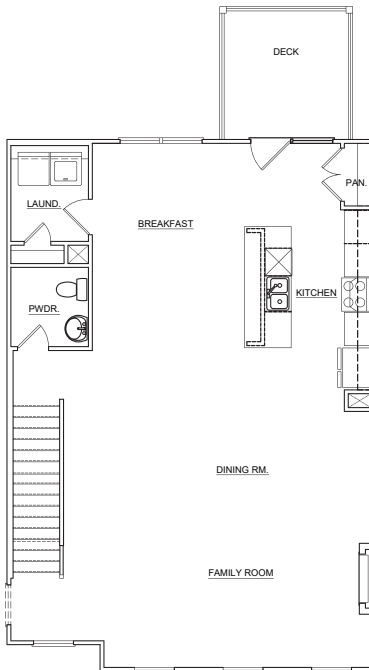

FRONT ELEVATION A

FRONT ELEVATION B

FARLEY

2,619 SQ. FT.

FIRST FLOOR

SECOND FLOOR

THIRD FLOOR

For more information, visit www.HighPointeView.com or call 678-252-5759