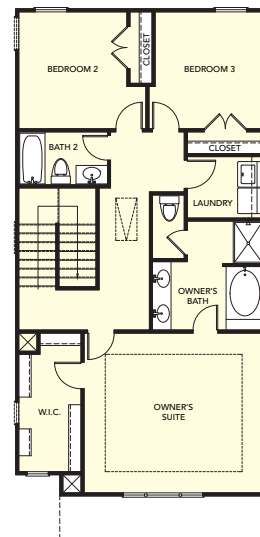

TOWNS AT MARIETTA

FRONT ELEVATION A

FRONT ELEVATION B

KINGSBRIDGE

1,757 SQ. FT.

FIRST FLOOR PLAN

SECOND FLOOR PLAN

www.McKINLEYHOMES.com