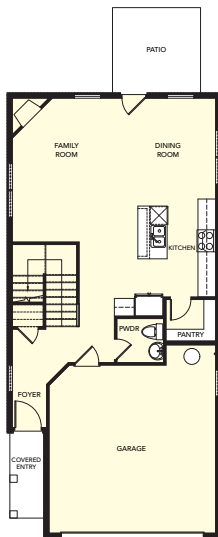

TOWNS AT MARIETTA

FRONT ELEVATION A

FRONT ELEVATION B

KINGSBRIDGE

1,757 SQ. FT.

FIRST FLOOR PLAN

SECOND FLOOR PLAN

www.McKINLEYHOMES.com