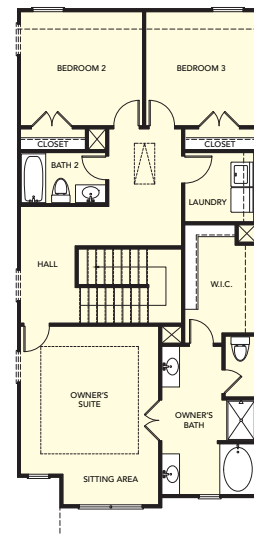

TOWNS AT MARIETTA

FRONT ELEVATION A

FRONT ELEVATION B

GRANTHAM

1,786 SQ. FT.

FIRST FLOOR PLAN

SECOND FLOOR PLAN

www.McKINLEYHOMES.com