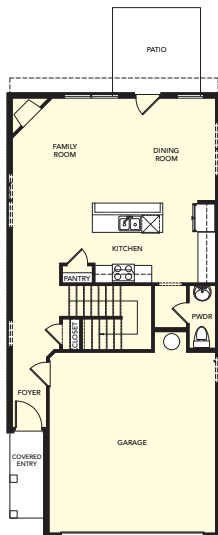

TOWNS AT MARIETTA

FRONT ELEVATION A

FRONT ELEVATION B

GRANTHAM

1,786 SQ. FT.

FIRST FLOOR PLAN

SECOND FLOOR PLAN

www.McKINLEYHOMES.com