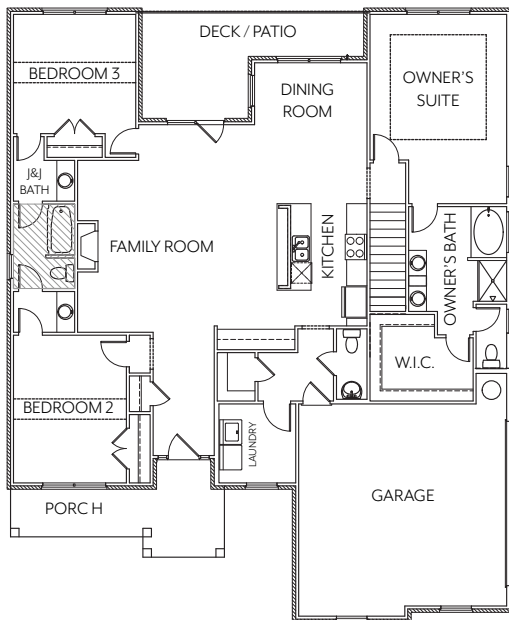

# CATABRIE

2,457 Sq. Ft.

[www.McKINLEYHOMES.com](http://www.McKINLEYHOMES.com) | 678.940.8181

©2021 McKinley Homes US, LLC. Plans, features, pricing, and availability are subject to change without prior notice or obligation and may vary by elevation. Information including square footage is approximate and subject to change without prior notice or obligations. Images are an artist's conceptions and not a guarantee of final specifications. Please see our sales professionals for details and additional information.

# CATABRIE

2,457 Sq. Ft.