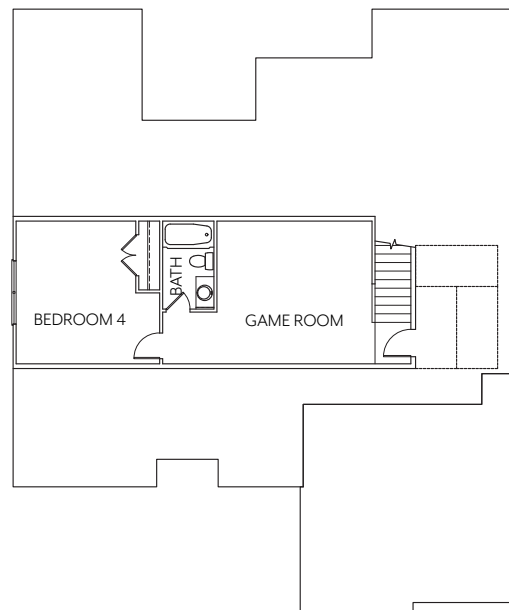

www.McKINLEYHOMES.com | 678.940.8181

©2021 McKinley Homes US, LLC. Plans, features, pricing, and availability are subject to change without prior notice or obligation and may vary by elevation. Information including square footage is approximate and subject to change without prior notice or obligations. Images are an artist's conceptions and not a guarantee of final specifications. Please see our sales professionals for details and additional information.