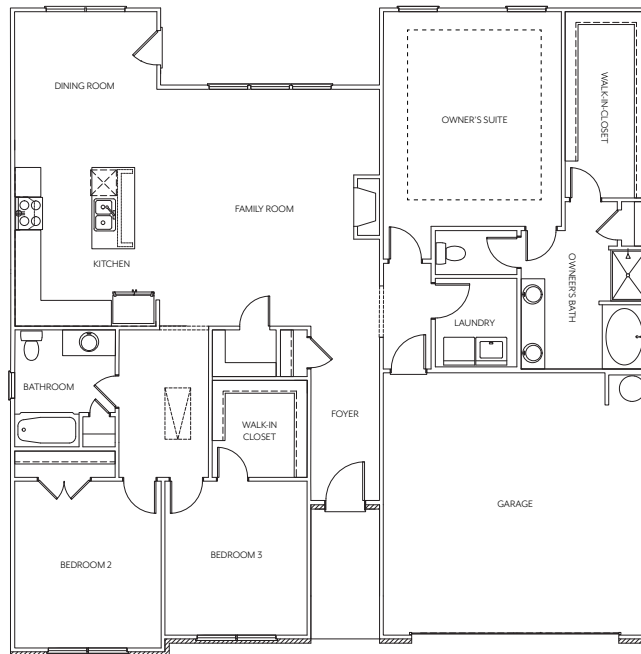

## RANDOLPH

1,870 SQ. FT.

[www.McKINLEYHOMES.com](http://www.McKINLEYHOMES.com) | 678.585.2229

©2021 McKinley Homes US, LLC. Plans, features, pricing, and availability are subject to change without prior notice or obligation and may vary by elevation. Information including square footage is approximate and subject to change without prior notice or obligations. Images are an artist's conceptions and not a guarantee of final specifications. Please see our sales professionals for details and additional information.

# RANDOLPH

1,870 SQ. FT.