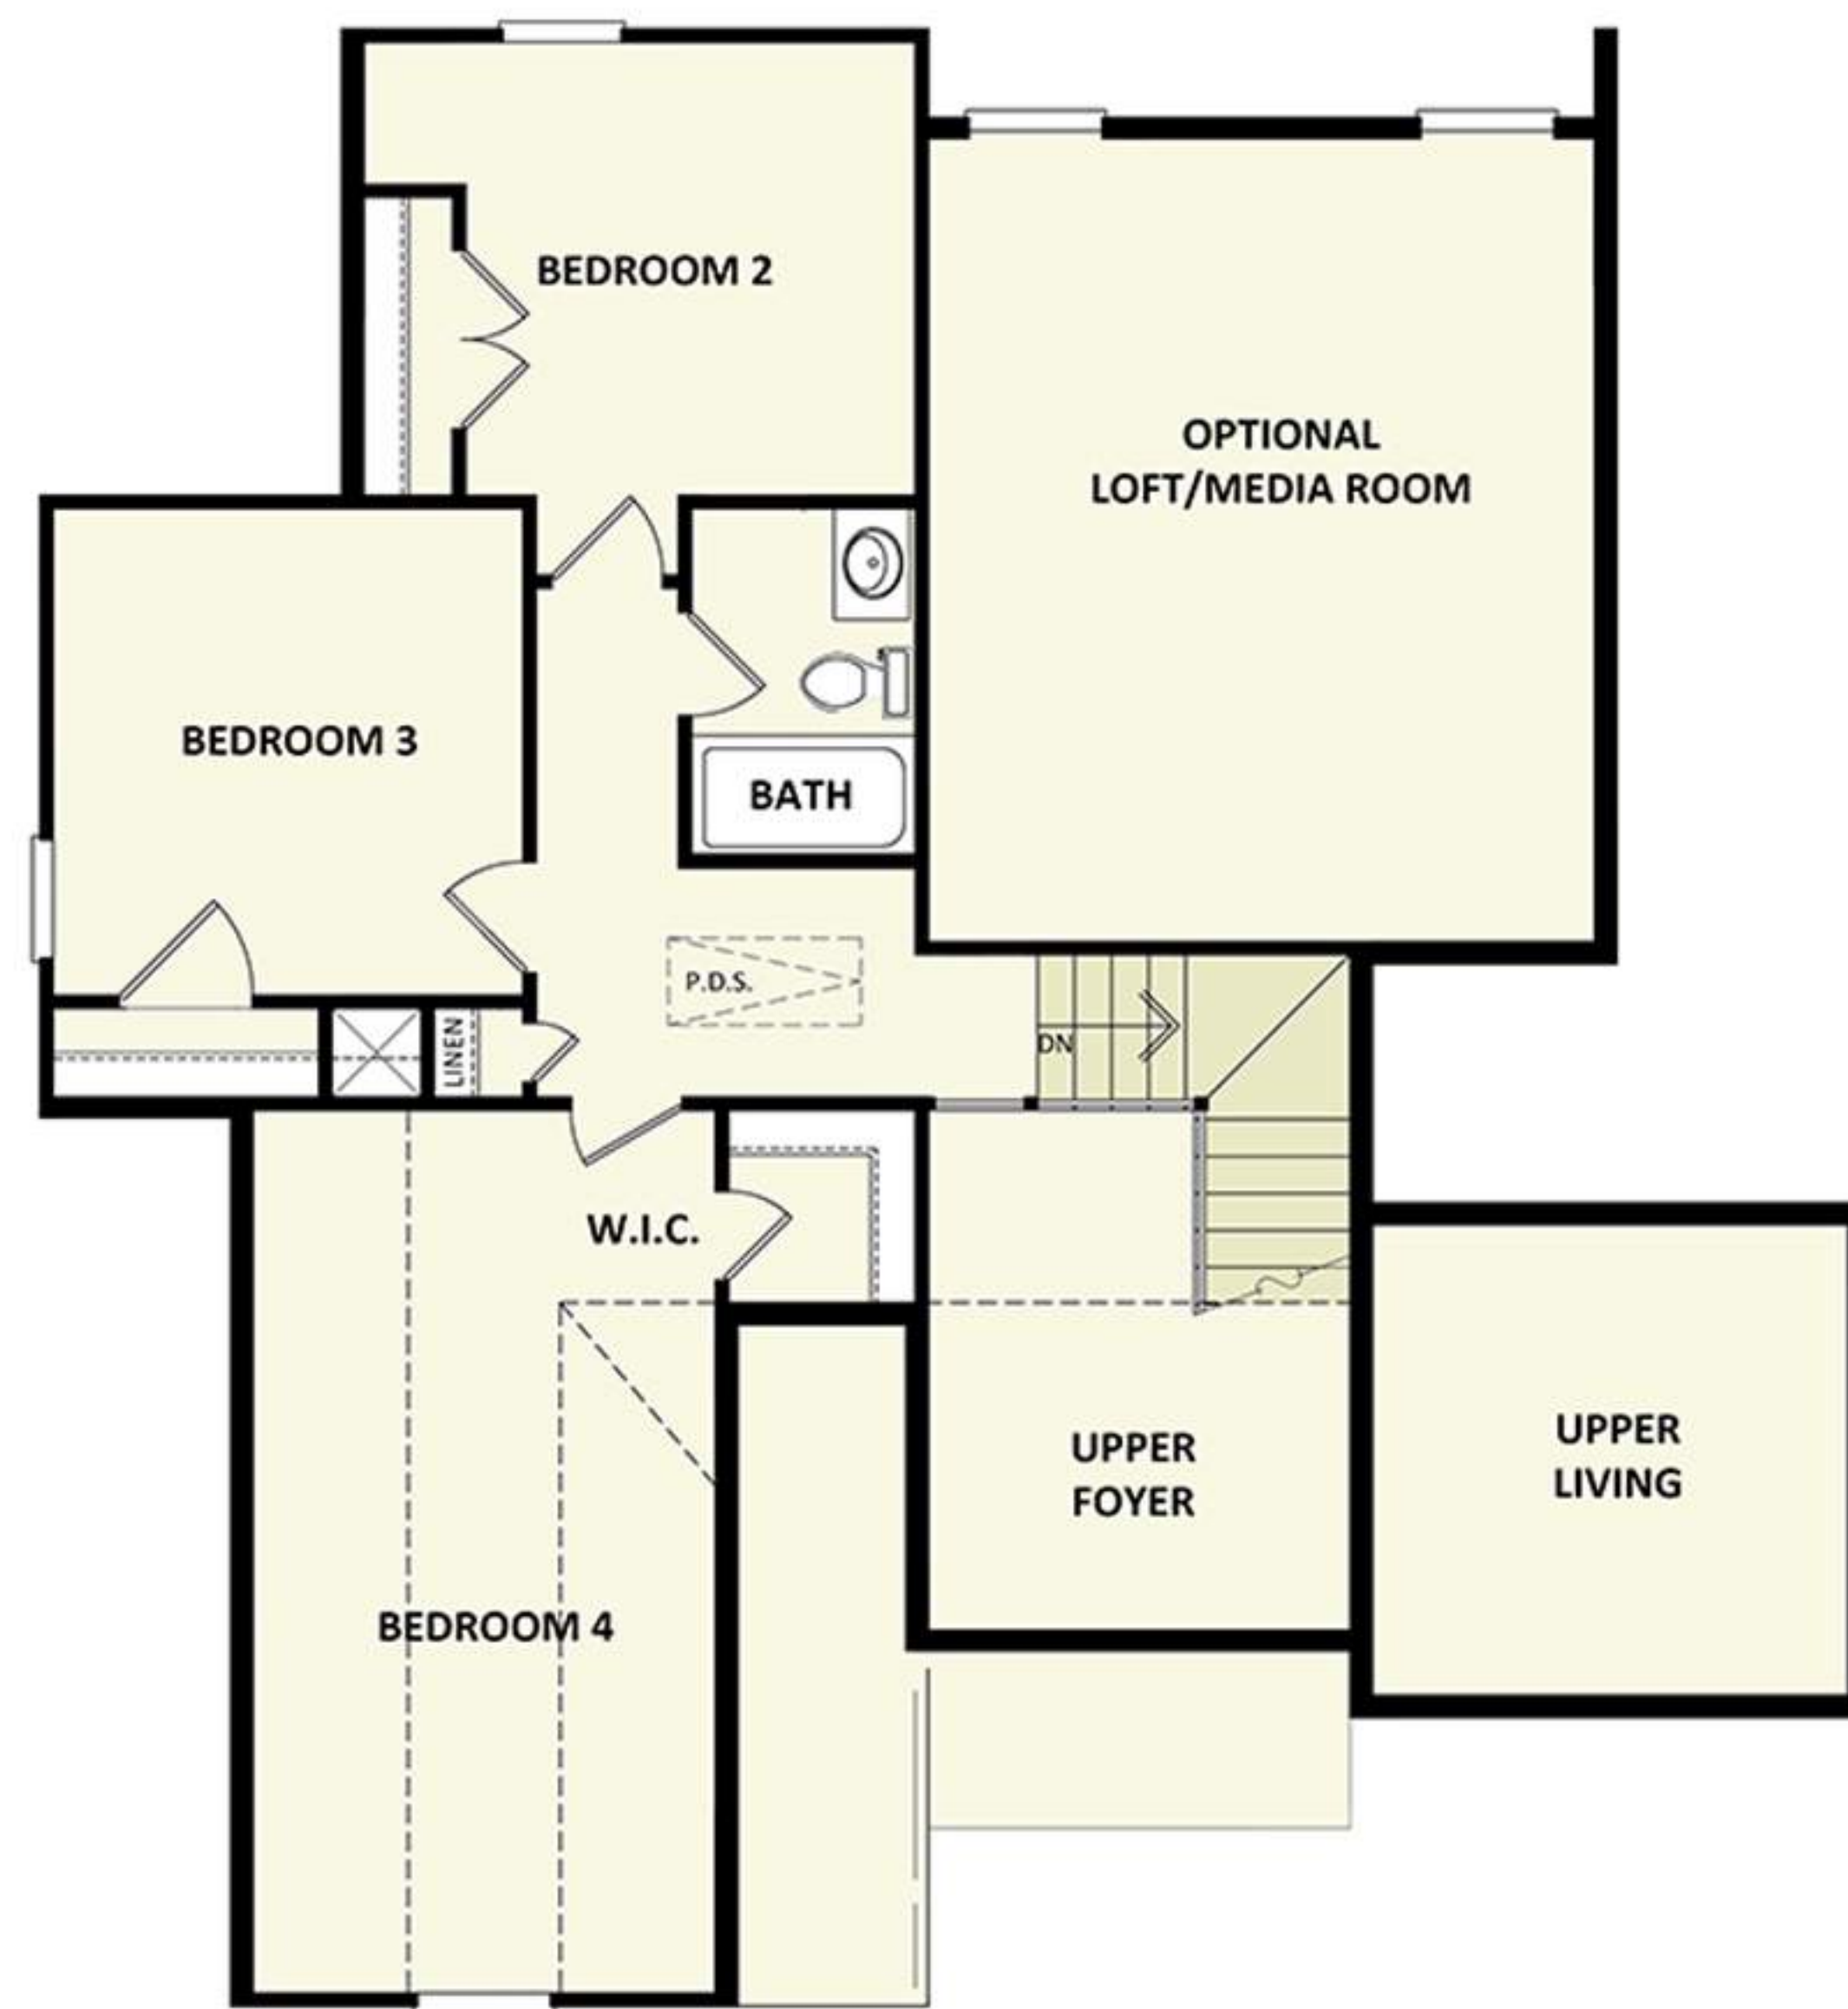

# The Pointe at Puckett Creek

## The Wellington

4 bedrooms 2.5 bath | 2061 Sq Ft

FIRST FLOOR PLAN

SECOND FLOOR PLAN

MCKINLEY HOMES | 770.334.9951 | WWW.MCKINLEYHOMES.COM

©2019 McKinley Homes, LLC. Plans, features, pricing, and availability are subject to change without prior notice or obligation, and may vary by unit. Information including square footage is approximate, and subject to change without prior notice or obligations. Images are an artist's conceptions, and not a guarantee of final specifications. Please see our sales professional for details and additional information.