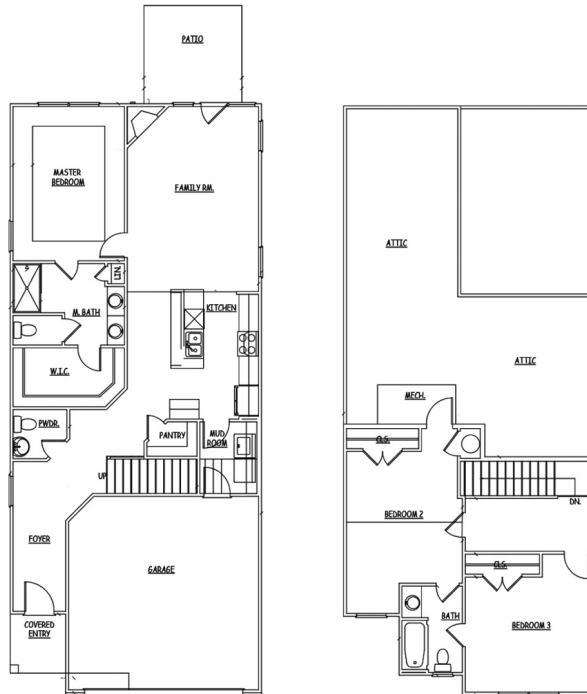

Mundy Mill

TOWNSHIP

THE LANIER

1,663 Sq. Ft.

www.MUNDYMILLTOWNSHIP.com | 678.433.8529

©2020 McKinley Homes US, LLC. Plans, features, pricing, and availability are subject to change without prior notice or obligation and may vary by elevation. Information including square footage is approximate and subject to change without prior notice or obligations. Images are an artist's conceptions and not a guarantee of final specifications. Please see our sales professionals for details and additional information.

THE LANIER

1,663 Sq. Ft.