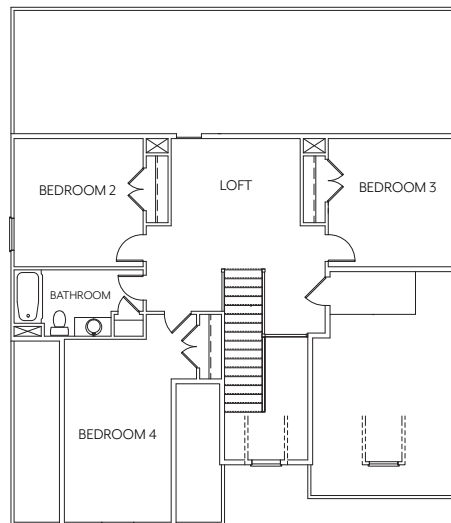

Hellen Valley

LANCASTER

2,447 SQ. FT.

www.McKINLEYHOMES.com | 678.585.2229

©2021 McKinley Homes US, LLC. Plans, features, pricing, and availability are subject to change without prior notice or obligation and may vary by elevation. Information including square footage is approximate and subject to change without prior notice or obligations. Images are an artist's conceptions and not a guarantee of final specifications. Please see our sales professionals for details and additional information.

LANCASTER

2,447 SQ. FT.