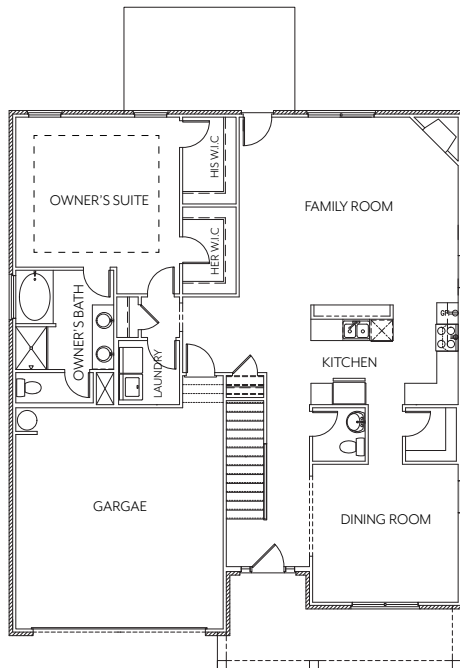

Hellen Valley

LANCASTER

2,447 SQ. FT.

www.McKINLEYHOMES.com | 678.585.2229

©2021 McKinley Homes US, LLC. Plans, features, pricing, and availability are subject to change without prior notice or obligation and may vary by elevation. Information including square footage is approximate and subject to change without prior notice or obligations. Images are an artist's conceptions and not a guarantee of final specifications. Please see our sales professionals for details and additional information.

LANCASTER

2,447 SQ. FT.