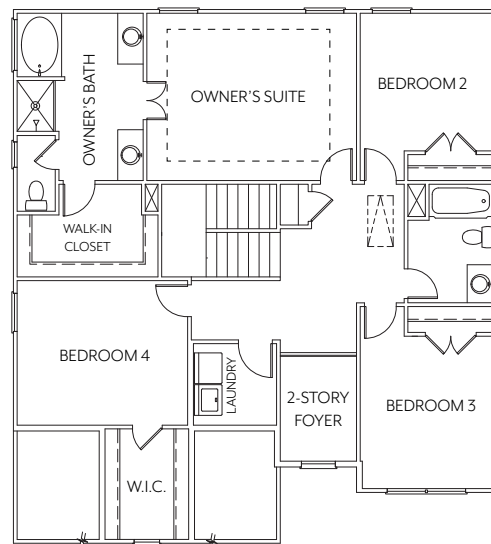

Hellen Valley

HERON COTTAGE

2,428 SQ. FT.

www.McKINLEYHOMES.com | 678.585.2229

©2021 McKinley Homes US, LLC. Plans, features, pricing, and availability are subject to change without prior notice or obligation and may vary by elevation. Information including square footage is approximate and subject to change without prior notice or obligations. Images are an artist's conceptions and not a guarantee of final specifications. Please see our sales professionals for details and additional information.

HERON COTTAGE

2,428 SQ. FT.