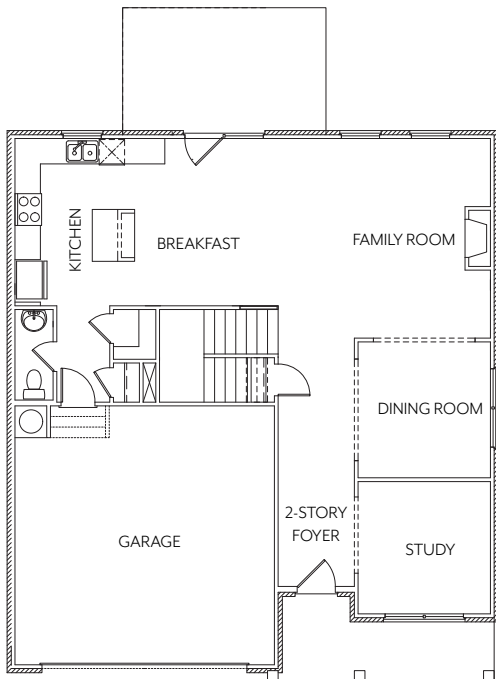

Hellen Valley

HERON COTTAGE

2,428 SQ. FT.

www.McKINLEYHOMES.com | 678.585.2229

©2021 McKinley Homes US, LLC. Plans, features, pricing, and availability are subject to change without prior notice or obligation and may vary by elevation. Information including square footage is approximate and subject to change without prior notice or obligations. Images are an artist's conceptions and not a guarantee of final specifications. Please see our sales professionals for details and additional information.

HERON COTTAGE

2,428 SQ. FT.