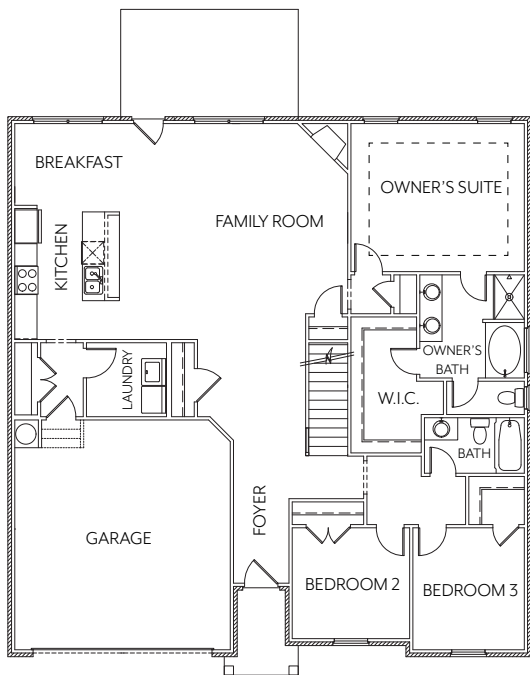

Hellen Valley

EASTON

2,316 SQ. FT.

www.McKINLEYHOMES.com | 678.585.2229

©2021 McKinley Homes US, LLC. Plans, features, pricing, and availability are subject to change without prior notice or obligation and may vary by elevation. Information including square footage is approximate and subject to change without prior notice or obligations. Images are an artist's conceptions and not a guarantee of final specifications. Please see our sales professionals for details and additional information.

EASTON

2,316 SQ. FT.