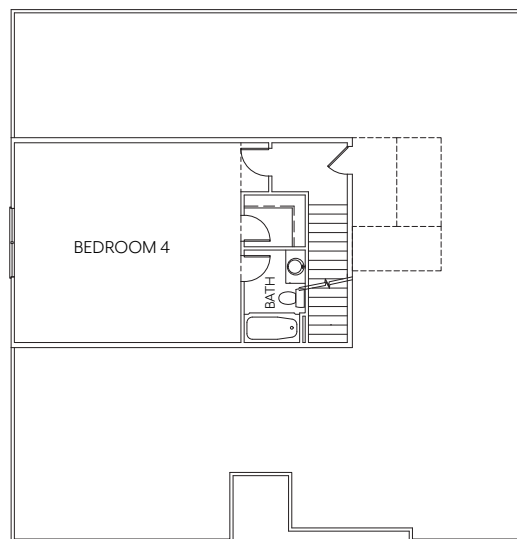

Hellen Valley

EASTON

2,316 SQ. FT.

www.McKINLEYHOMES.com | 678.585.2229

©2021 McKinley Homes US, LLC. Plans, features, pricing, and availability are subject to change without prior notice or obligation and may vary by elevation. Information including square footage is approximate and subject to change without prior notice or obligations. Images are an artist's conceptions and not a guarantee of final specifications. Please see our sales professionals for details and additional information.

EASTON

2,316 SQ. FT.