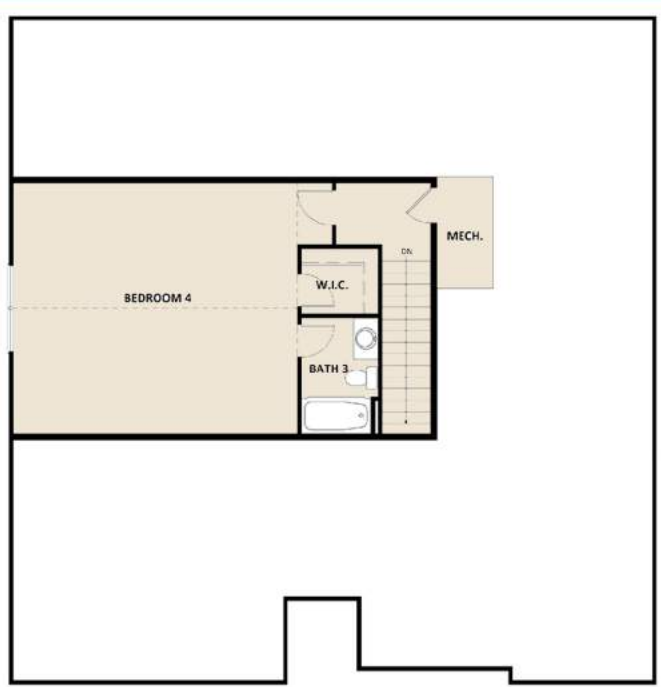

The Estates at
STARR CREEK

The Easton | 2359 Sq Ft

www.theestatesatstarrcreek.com | 770.334.9951

©2020 McKinley Homes, LLC. Plans, features, pricing, and availability are subject to change without prior notice or obligation and may vary by elevation. Information including square footage is approximate and subject to change without prior notice or obligations. Images are an artist's conceptions and not a guarantee of final specifications. Please see our sales professionals for details and additional information.