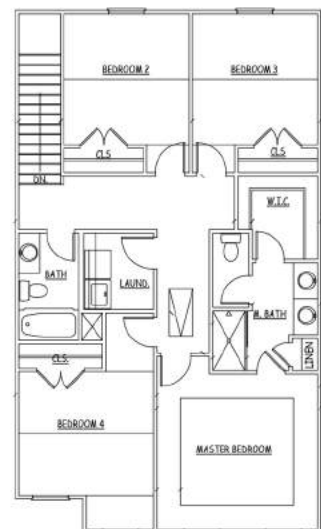

Mundy Mill

TOWNSHIP

FRONT ELEVATION

SCALE: 1/4" = 1'-0"

(3)BEDROOM

FRONT ELEVATION

SCALE: 1/4" = 1'-0"

(4)BEDROOM

The Burton

FIRST FLOOR

SCALE: 1/8" = 1'-0"

SECOND FLOOR

(3)BEDRM.

SECOND FLOOR

(4)BEDRM.

678.433.8529 | www.mckinleyhomes.com