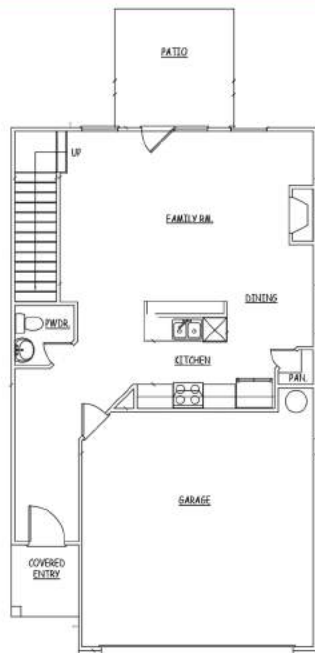

Mundy Mill

TOWNSHIP

FRONT ELEVATION

SCALE: 1/4" = 1'-0"

(3)BEDROOM

FRONT ELEVATION

SCALE: 1/4" = 1'-0"

(4)BEDROOM

The Burton

FIRST FLOOR

SCALE: 1/8" = 1'-0"

SECOND FLOOR

(3)BEDRM.

SECOND FLOOR

(4)BEDRM.

678.433.8529 | www.mckinleyhomes.com