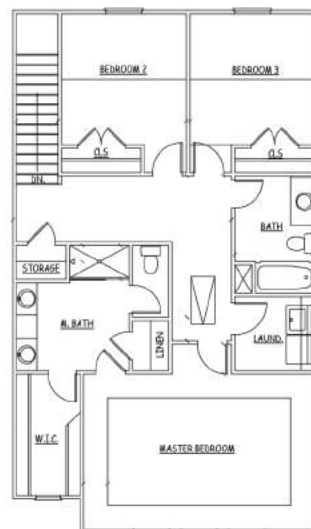

Mundy Mill

TOWNSHIP

FRONT ELEVATION

SCALE: 1/4" = 1'-0"

(3)BEDROOM

FRONT ELEVATION

SCALE: 1/4" = 1'-0"

(4)BEDROOM

The Burton

FIRST FLOOR

SCALE: 1/8" = 1'-0"

SECOND FLOOR

(3)BEDRM.

SECOND FLOOR

(4)BEDRM.

678.433.8529 | www.mckinleyhomes.com